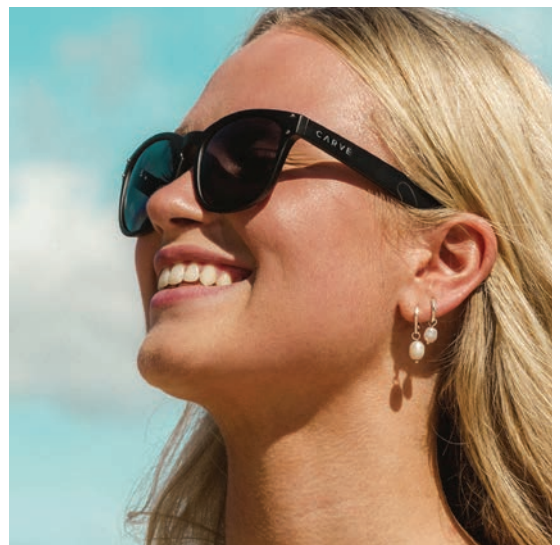

Team Athlete Keanu Asing

Tahoe II

Alyssa Spencer Signature

Carve X Alyssa Spencer Signature

36097
Frame: Gloss Black Tort
Lens: Grey Polarized
¥10,000 +TAX

Team Athlete Alyssa Spencer

Bohemia

3150
Frame: Matt Tort
Lens: Brown Polarized
¥7,600 +TAX

Vendetta

5030-IJ
Frame: Matt Black
Lens: Injected Silver Iridium Polarized
 ¥13,000 +TAX

Team Athlete Nat Young

2451
Frame: Matt Black
Lens: Green Polarized
 ¥9,000 +TAX

2453
Frame: Gloss Black
Lens: Grey Polarized
 ¥9,000 +TAX